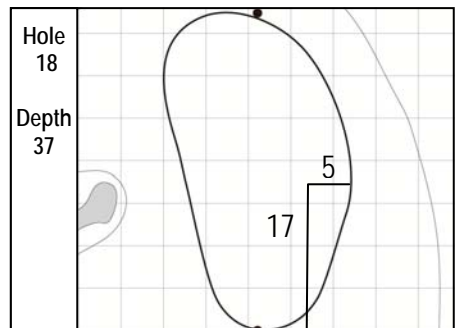

94<sup>th</sup> PGA CHAMPIONSHIP  
 The Ocean Course • Kiawah Island Golf Resort  
 Thursday, August 9, 2012 • Round 1

Gridlines are shown at 5 Yard Increments