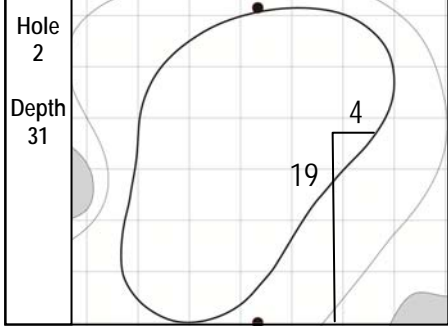

94<sup>th</sup> PGA CHAMPIONSHIP  
 The Ocean Course • Kiawah Island Golf Resort  
 Thursday, August 9, 2012 • Round 1

Gridlines are shown at 5 Yard Increments