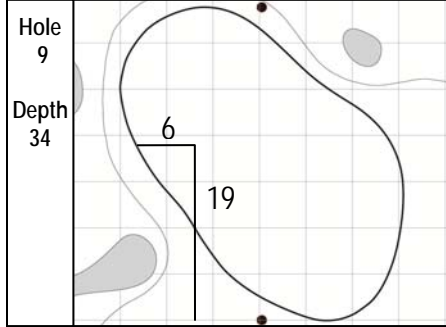

94<sup>th</sup> PGA CHAMPIONSHIP  
 The Ocean Course • Kiawah Island Golf Resort  
 Thursday, August 9, 2012 • Round 1

Gridlines are shown at 5 Yard Increments