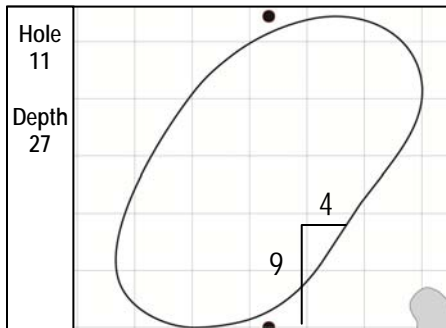

94<sup>th</sup> PGA CHAMPIONSHIP  
 The Ocean Course • Kiawah Island Golf Resort  
 Thursday, August 9, 2012 • Round 1

Gridlines are shown at 5 Yard Increments