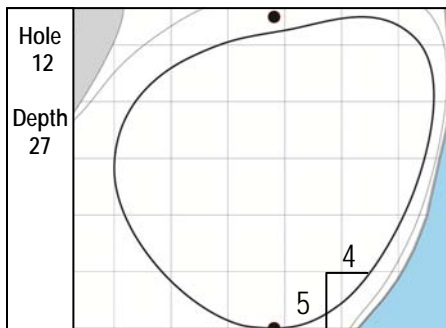

94<sup>th</sup> PGA CHAMPIONSHIP  
 The Ocean Course • Kiawah Island Golf Resort  
 Thursday, August 9, 2012 • Round 1

Gridlines are shown at 5 Yard Increments