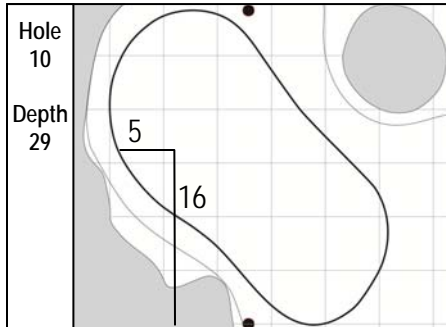

94<sup>th</sup> PGA CHAMPIONSHIP  
 The Ocean Course • Kiawah Island Golf Resort  
 Thursday, August 9, 2012 • Round 1

Gridlines are shown at 5 Yard Increments