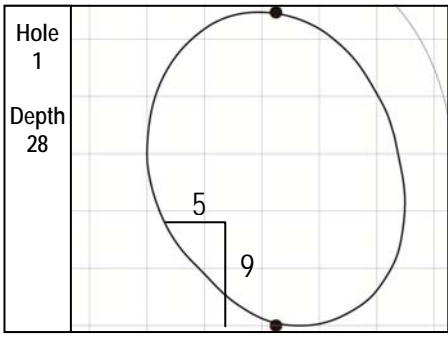

94<sup>th</sup> PGA CHAMPIONSHIP  
 The Ocean Course • Kiawah Island Golf Resort  
 Thursday, August 9, 2012 • Round 1

Gridlines are shown at 5 Yard Increments