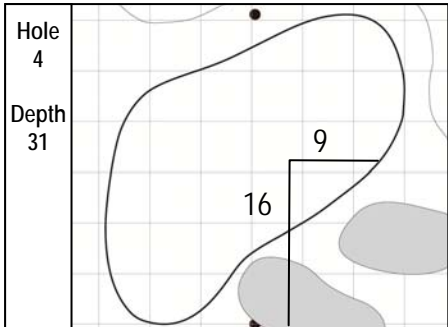

94<sup>th</sup> PGA CHAMPIONSHIP  
 The Ocean Course • Kiawah Island Golf Resort  
 Thursday, August 9, 2012 • Round 1

Gridlines are shown at 5 Yard Increments