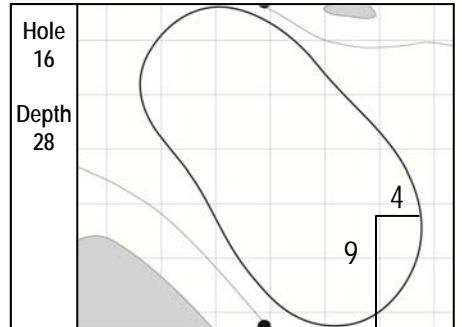

94<sup>th</sup> PGA CHAMPIONSHIP  
 The Ocean Course • Kiawah Island Golf Resort  
 Thursday, August 9, 2012 • Round 1

Gridlines are shown at 5 Yard Increments