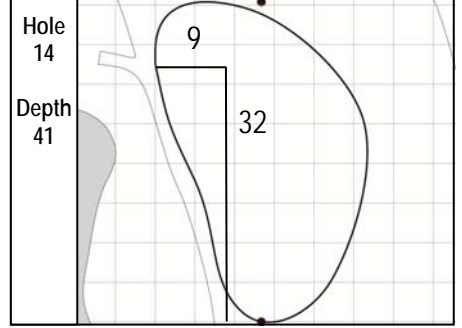

94<sup>th</sup> PGA CHAMPIONSHIP  
 The Ocean Course • Kiawah Island Golf Resort  
 Thursday, August 9, 2012 • Round 1

Gridlines are shown at 5 Yard Increments