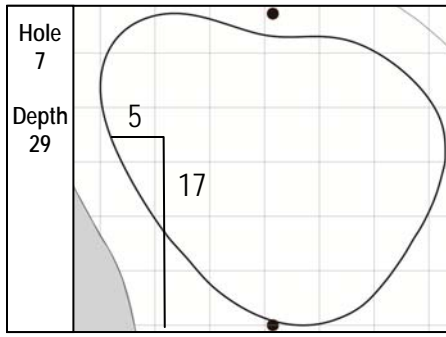

94<sup>th</sup> PGA CHAMPIONSHIP  
 The Ocean Course • Kiawah Island Golf Resort  
 Thursday, August 9, 2012 • Round 1

Gridlines are shown at 5 Yard Increments