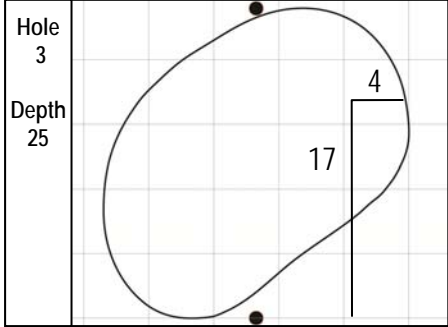

94<sup>th</sup> PGA CHAMPIONSHIP  
 The Ocean Course • Kiawah Island Golf Resort  
 Thursday, August 9, 2012 • Round 1

Gridlines are shown at 5 Yard Increments