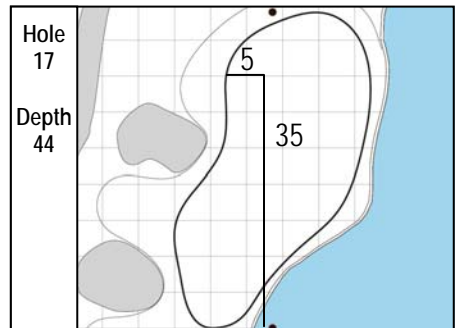

94<sup>th</sup> PGA CHAMPIONSHIP  
 The Ocean Course • Kiawah Island Golf Resort  
 Thursday, August 9, 2012 • Round 1

Gridlines are shown at 5 Yard Increments