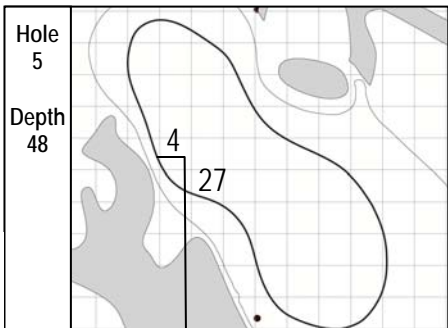

94<sup>th</sup> PGA CHAMPIONSHIP  
 The Ocean Course • Kiawah Island Golf Resort  
 Thursday, August 9, 2012 • Round 1

Gridlines are shown at 5 Yard Increments