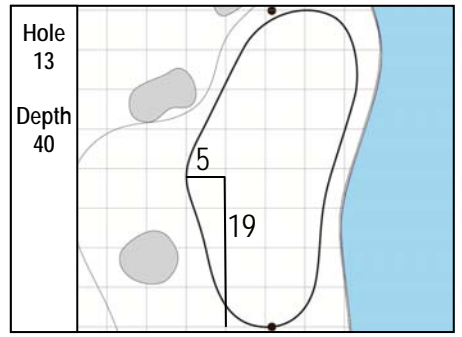

94<sup>th</sup> PGA CHAMPIONSHIP  
 The Ocean Course • Kiawah Island Golf Resort  
 Thursday, August 9, 2012 • Round 1

Gridlines are shown at 5 Yard Increments