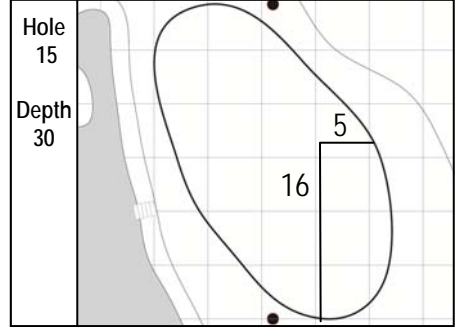

94<sup>th</sup> PGA CHAMPIONSHIP  
 The Ocean Course • Kiawah Island Golf Resort  
 Thursday, August 9, 2012 • Round 1

Gridlines are shown at 5 Yard Increments