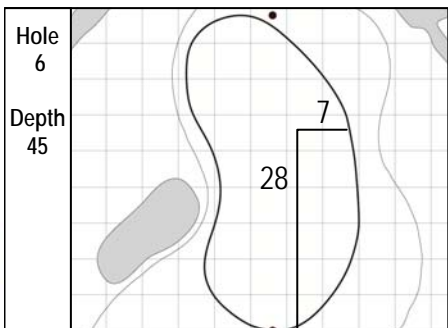

94<sup>th</sup> PGA CHAMPIONSHIP  
 The Ocean Course • Kiawah Island Golf Resort  
 Thursday, August 9, 2012 • Round 1

Gridlines are shown at 5 Yard Increments