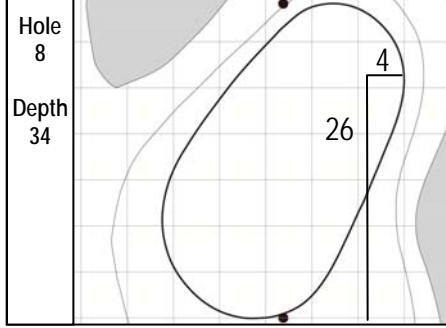

94<sup>th</sup> PGA CHAMPIONSHIP  
 The Ocean Course • Kiawah Island Golf Resort  
 Thursday, August 9, 2012 • Round 1

Gridlines are shown at 5 Yard Increments